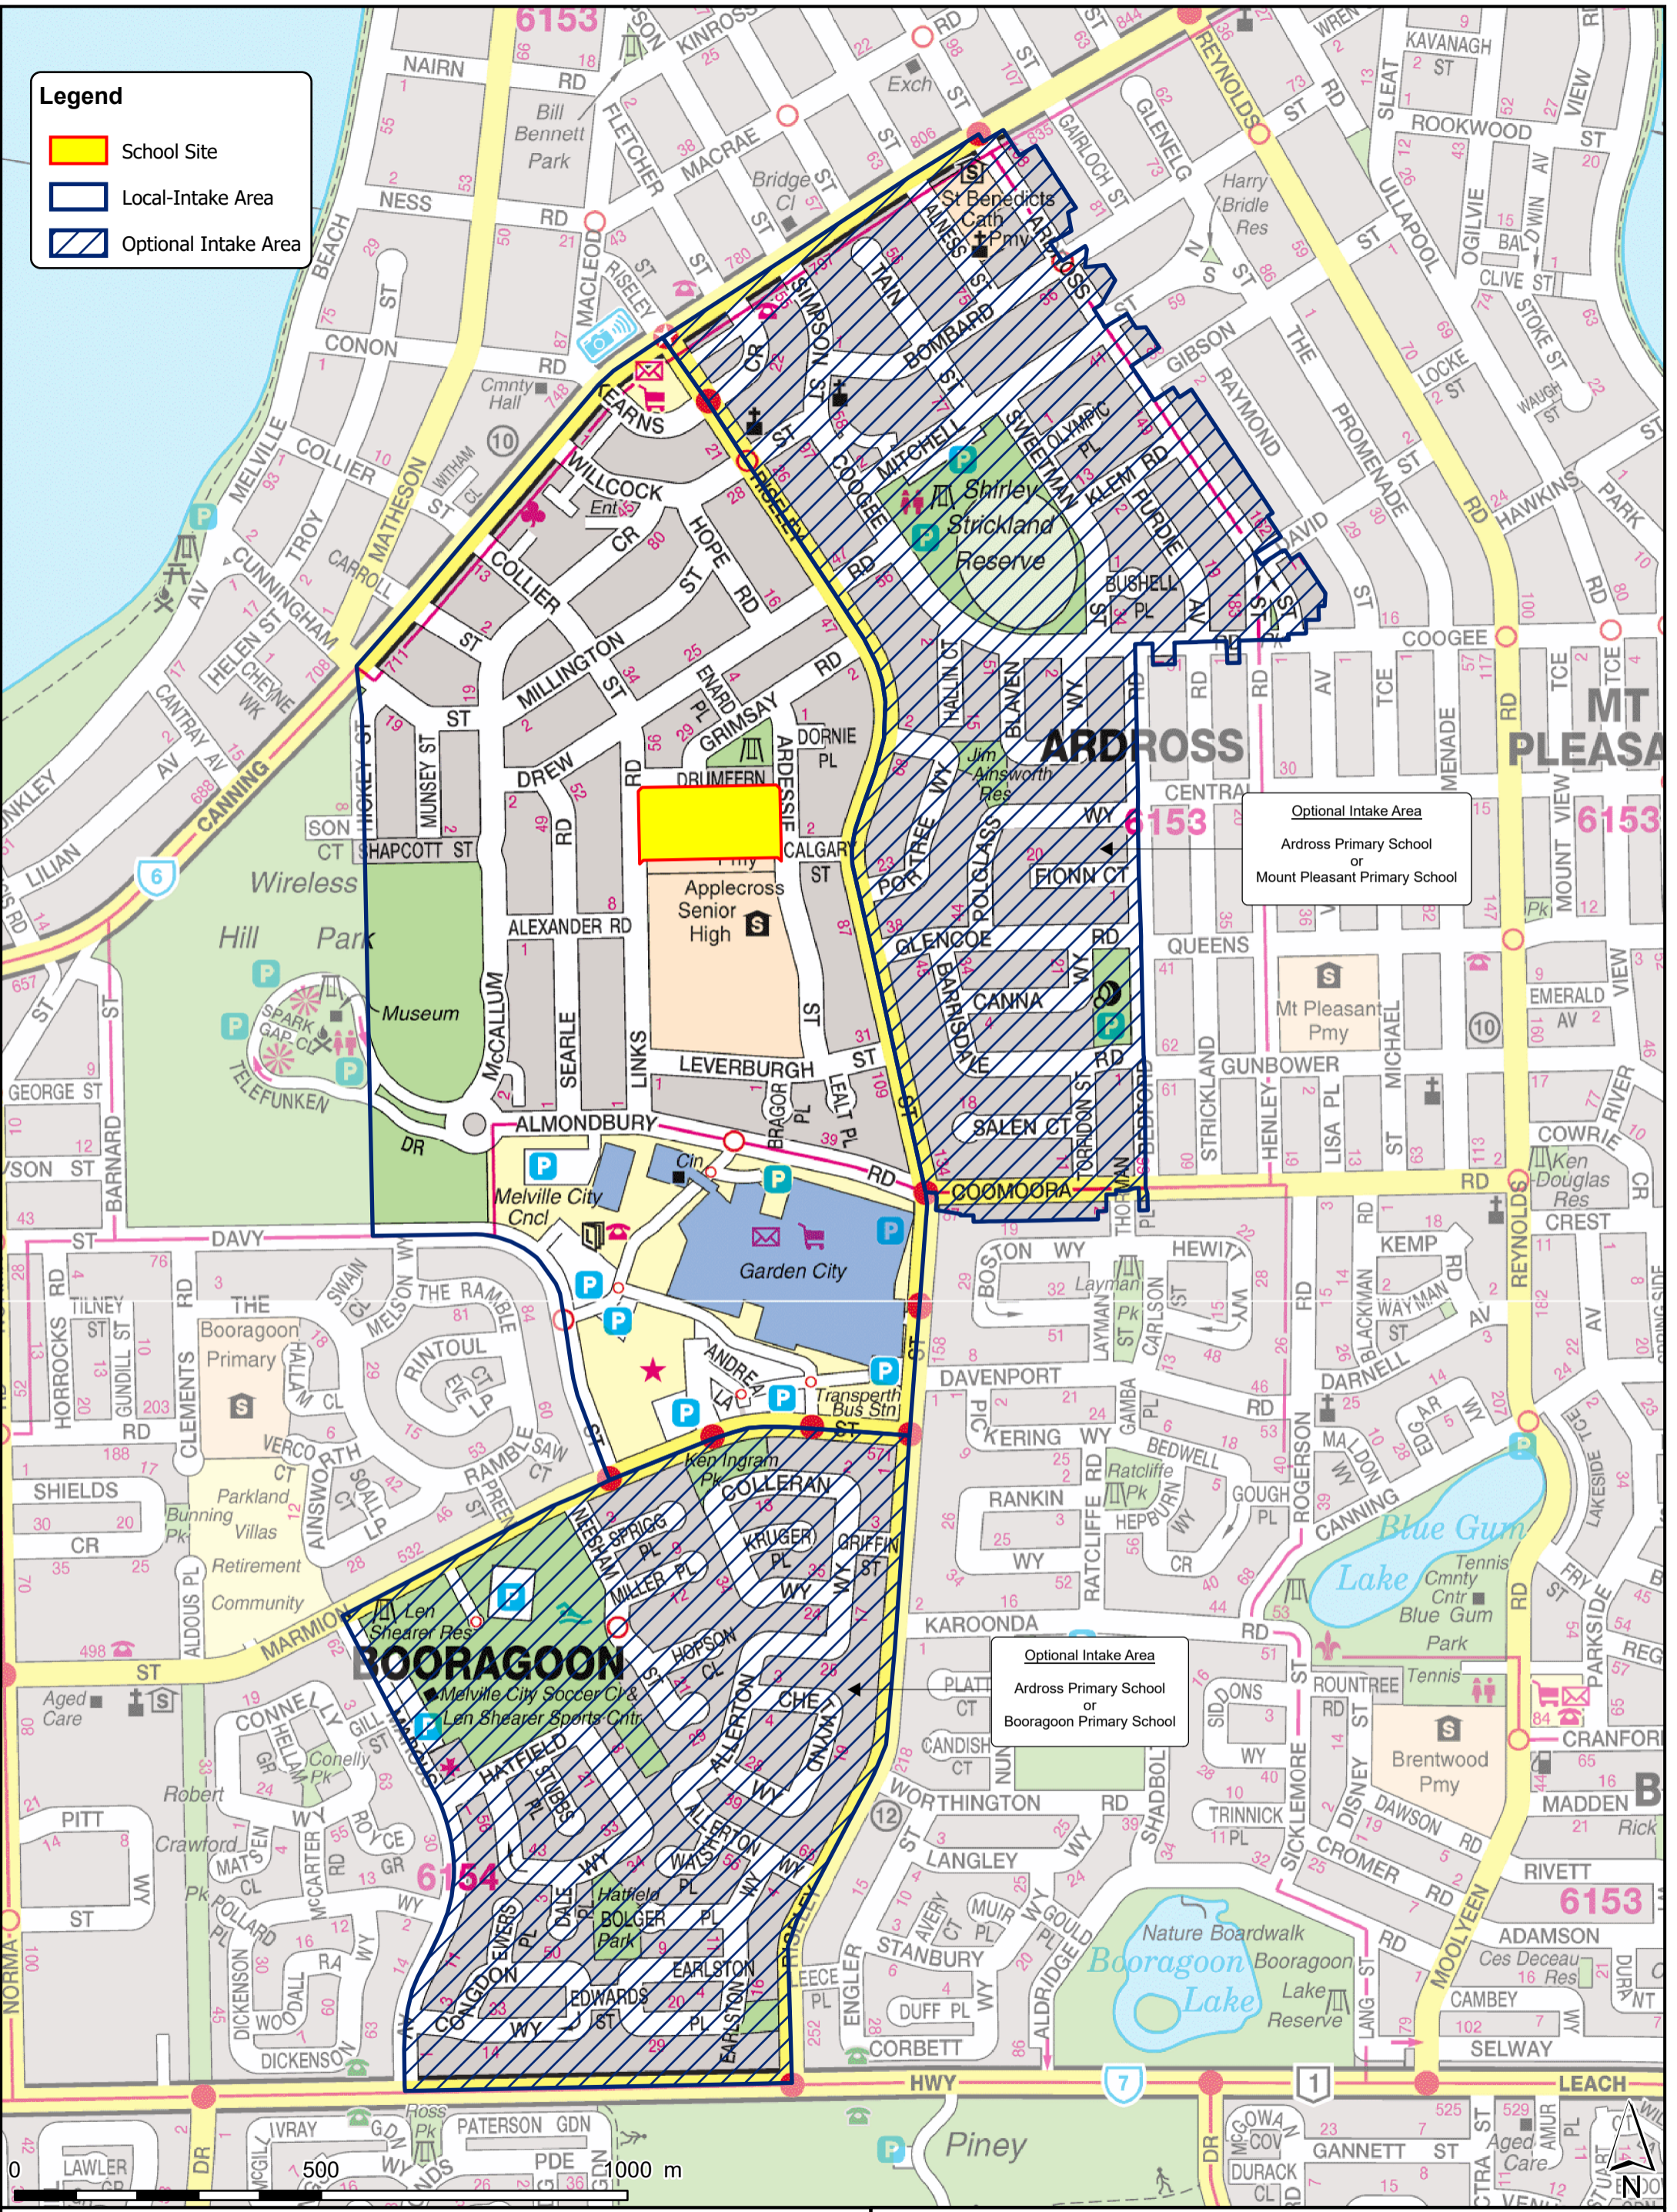

**Legend**

- School Site
- Local-Intake Area
- Optional Intake Area

Optional Intake Area  
Ardross Primary School  
or  
Mount Pleasant Primary School

Optional Intake Area  
Ardross Primary School  
or  
Booragoon Primary School

This map is based on a written description of the local-intake area (LIA) for the school as published in the WA Government Gazette. Although the map closely represents the LIA description, for some houses near the boundary (especially on street corners), it may be necessary to refer to the written description. The street address of a residence is used to determine whether that dwelling is inside a particular LIA. The LIA description can be found in the Schools Online on the Department of Education website. While local-intake areas for most schools do not change from year to year, changes are made to local-intake areas as required. Such changes are published in the "WA Government Gazette" (usually in a December issue) and subsequently this map will be updated. For any enquiries contact Department of Education.

**ARDROSS PRIMARY SCHOOL**

SCHOOL CODE - 5012

Local-Intake Area boundary published September 2015

Department of Education